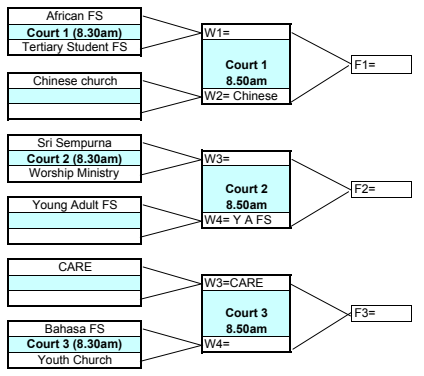

HF Championship (10.30am -2.30pm)

Championship match (Court 1)

	F1	F2	F3
F1		1.10pm	1.30pm
F2			1.50pm
F3			

Note :
Please be at the court and get ready 1/2 hour earlier than the stated time as the game might be started earlier at anytime.

LM Championship (8.30am-10.30am)

Championship match (Court 3)

	F1	F2	F3
F1		9.10am	9.30am
F2			9.50am
F3			