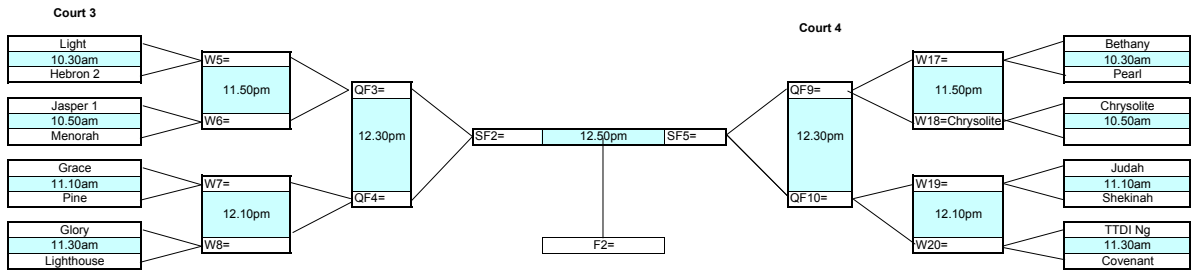

HF Championship (10.30am -2.30pm)

Championship match (Court 1)

	F1	F2	F3
F1		1.10pm	1.30pm
F2			1.50pm
F3			

Note :
Please be at the court and get ready 1/2 hour earlier than the stated time as the game might be started earlier at anytime.

LM Championship (8.30am-10.30am)

Championship match (Court 3)

	F1	F2	F3
F1		9.10am	9.30am
F2			9.50am
F3			