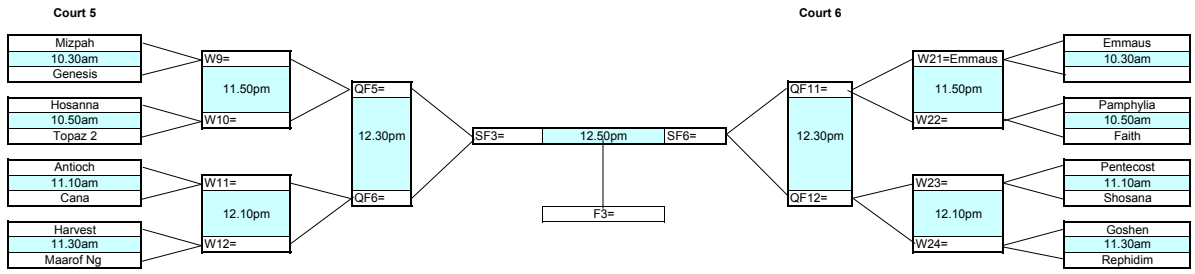

HF Championship (10.30am -2.30pm)

Championship match (Court 1)

	F1	F2	F3
F1		1.10pm	1.30pm
F2			1.50pm
F3			

Note :
Please be at the court and get ready 1/2 hour earlier than the stated time as the game might be started earlier at anytime.

LM Championship (8.30am-10.30am)

Championship match (Court 3)

	F1	F2	F3
F1		9.10am	9.30am
F2			9.50am
F3			