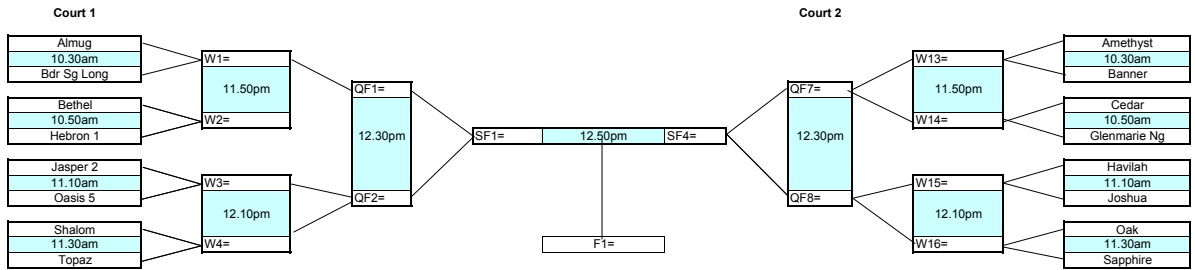

HF Championship (10.30am -2.30pm)

Championship match (Court 1)

	F1	F2	F3
F1		1.10pm	1.30pm
F2			1.50pm
F3			

Note :
Please be at the court and get ready 1/2 hour earlier than the stated time as the game might be started earlier at anytime.

LM Championship (8.30am-10.30am)

Championship match (Court 3)

	F1	F2	F3
F1		9.10am	9.30am
F2			9.50am
F3			