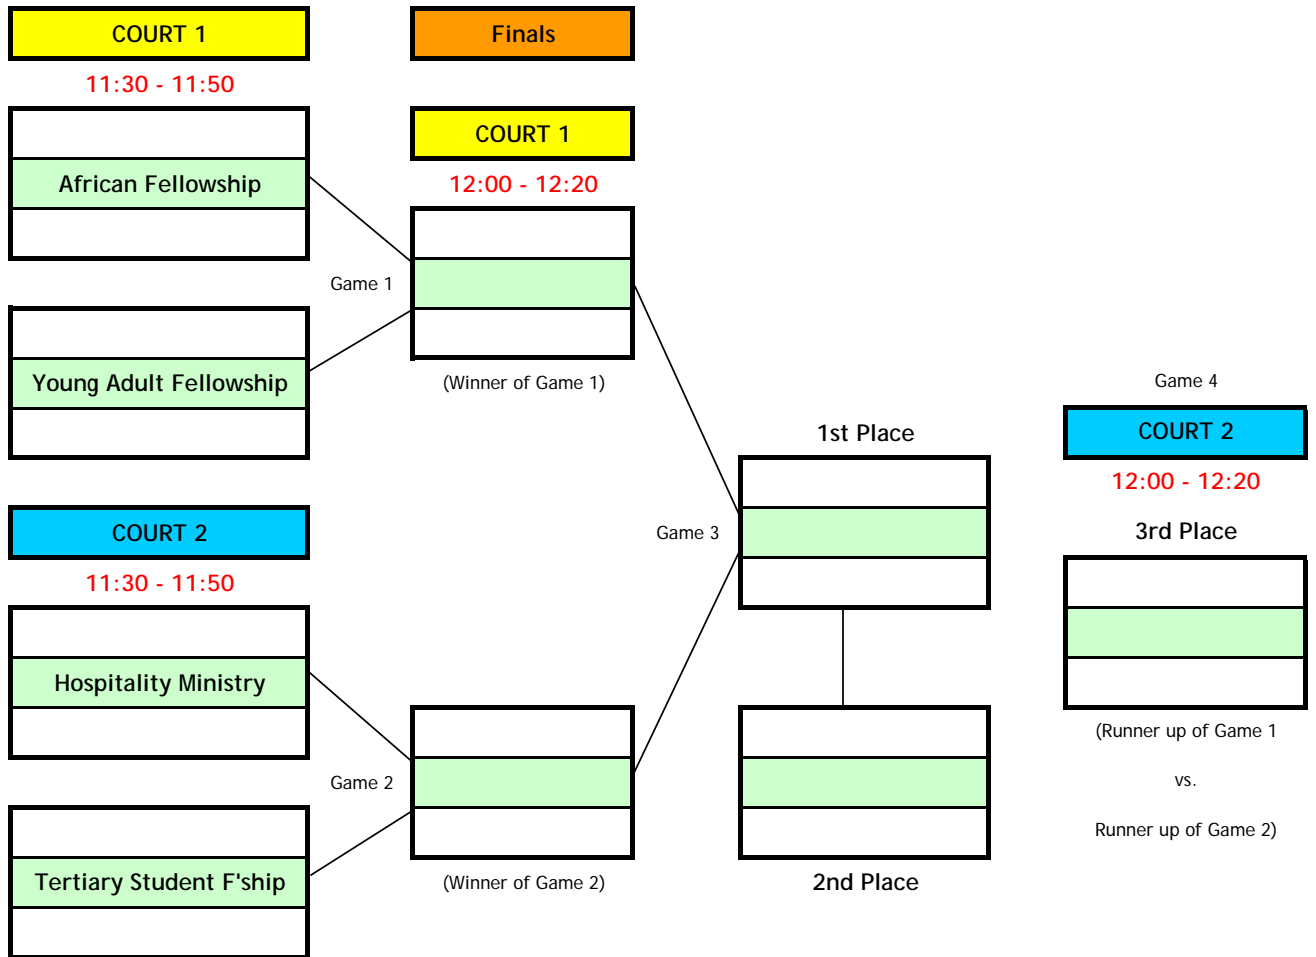

2008 FGA FSC - TENNIS - Life Ministry Category (4 Teams)

Rules & Regulations

- 1) Players : (1 open Doubles) 2 + 1 reserve
- 2) Adhere to LTAM rules
- 3) Format of play : knock out
- 4) Umpire for semi-finals & finals rounds only
- 5) ONLY 5 mins grace period, else walkover will be enforced
- 6) Pro set : First to reach 8 games with no deuce call